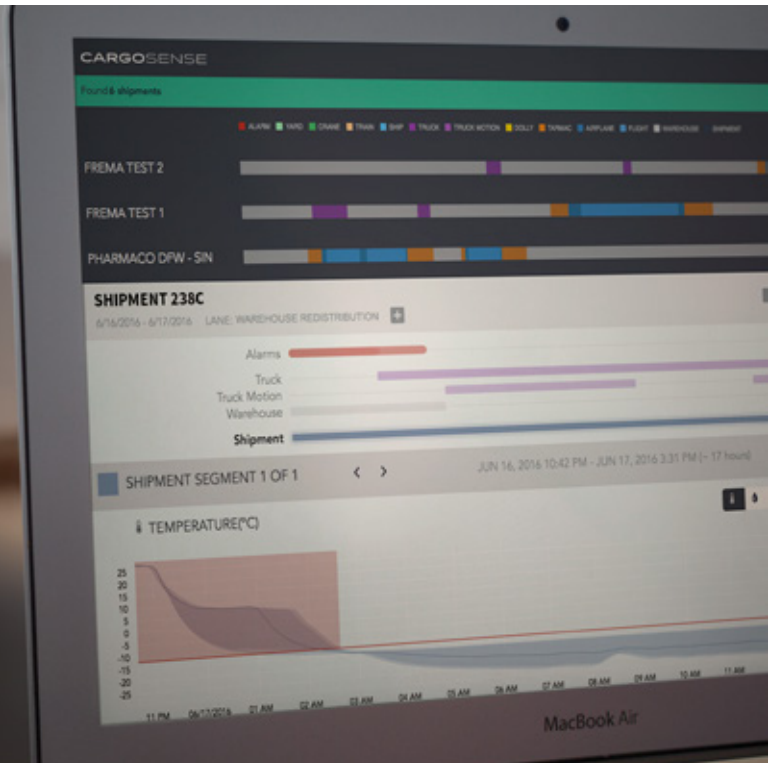

LOGISTICS OVERSIGHT

DISCRETE INSIGHTS FOR LOGISTICS

Powered by advanced machine intelligence, CargoSense Logistics Oversight delivers supply chain professionals a discrete view of their product as it follows through a shipping lane. Understand exactly when cargo was moved between the various shipping methods, how long it spent within each method, and how it was handled throughout.

Obtain a visually-segmented shipment report that depicts key events such as truck trips, warehousing, tarmac and flight durations, along with associated environmental excursions such as temperature thresholds exceeded or shock limits that occurred during each specific shipping segment.

Avoid manually sifting through various documents and data files, or contacting your transportation partners for additional information to reconstruct a shipping timeline. Let CargoSense provide you with a detailed shipment segmentation report for all of your supply chain activities.